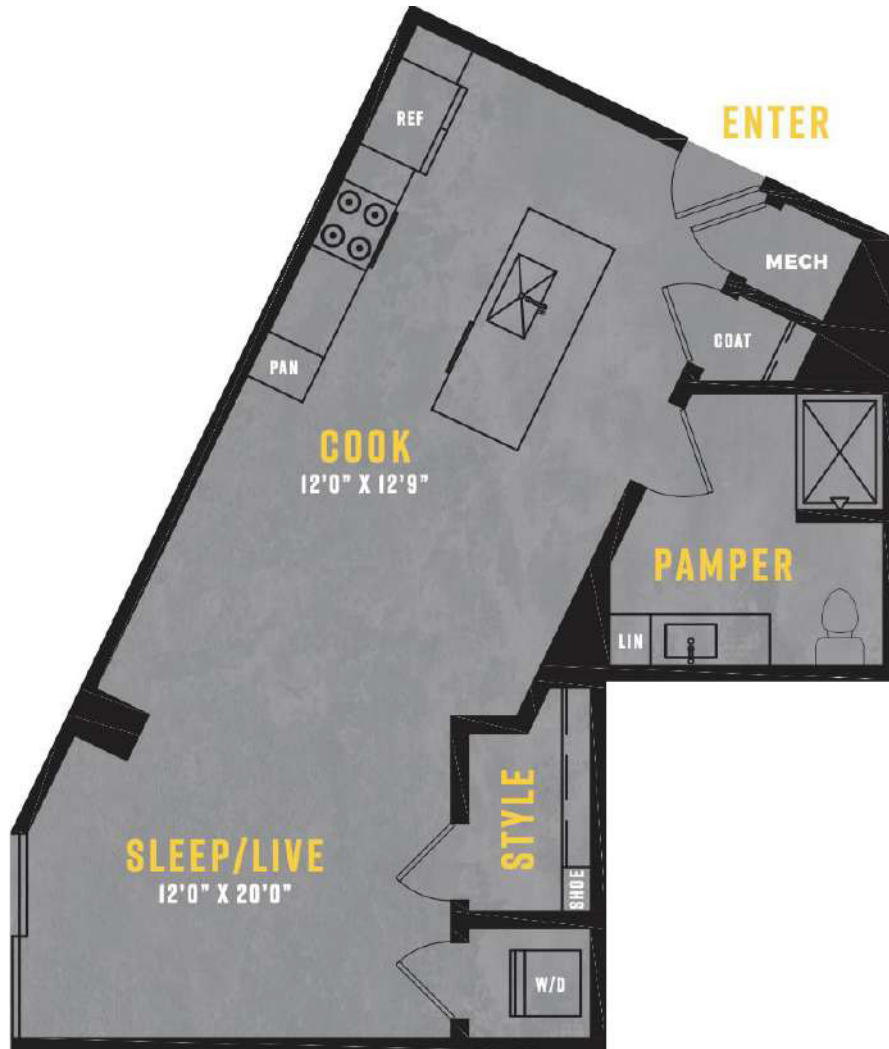

ST A

STUDIO / 1 BATH

702

SQ. FT.

EDISON
• AT RINO •

3063 Brighton Blvd. | Denver, CO 80216

www.edisonatrino.com

Floor plans are artist's rendering. All dimensions are approximate. Actual product and specifications may vary in dimension or detail. Not all features are available in every apartment. Prices and availability are subject to change. Please see a representative for details.