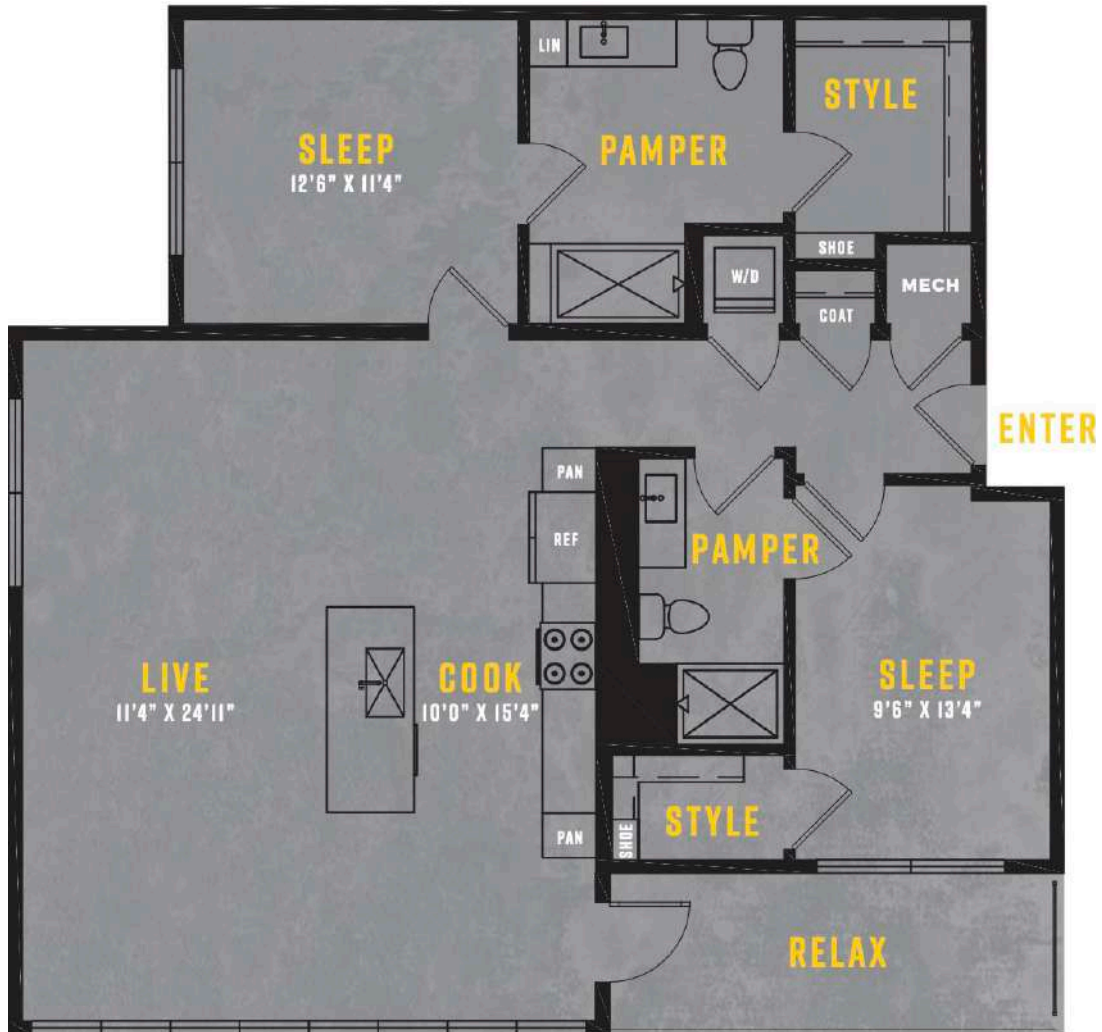

2N

2 BED / 2 BATH

1253

SQ. FT.

EDISON
• AT RINO •

3063 Brighton Blvd. | Denver, CO 80216

www.edisonatrino.com

Floor plans are artist's rendering. All dimensions are approximate. Actual product and specifications may vary in dimension or detail. Not all features are available in every apartment. Prices and availability are subject to change. Please see a representative for details.