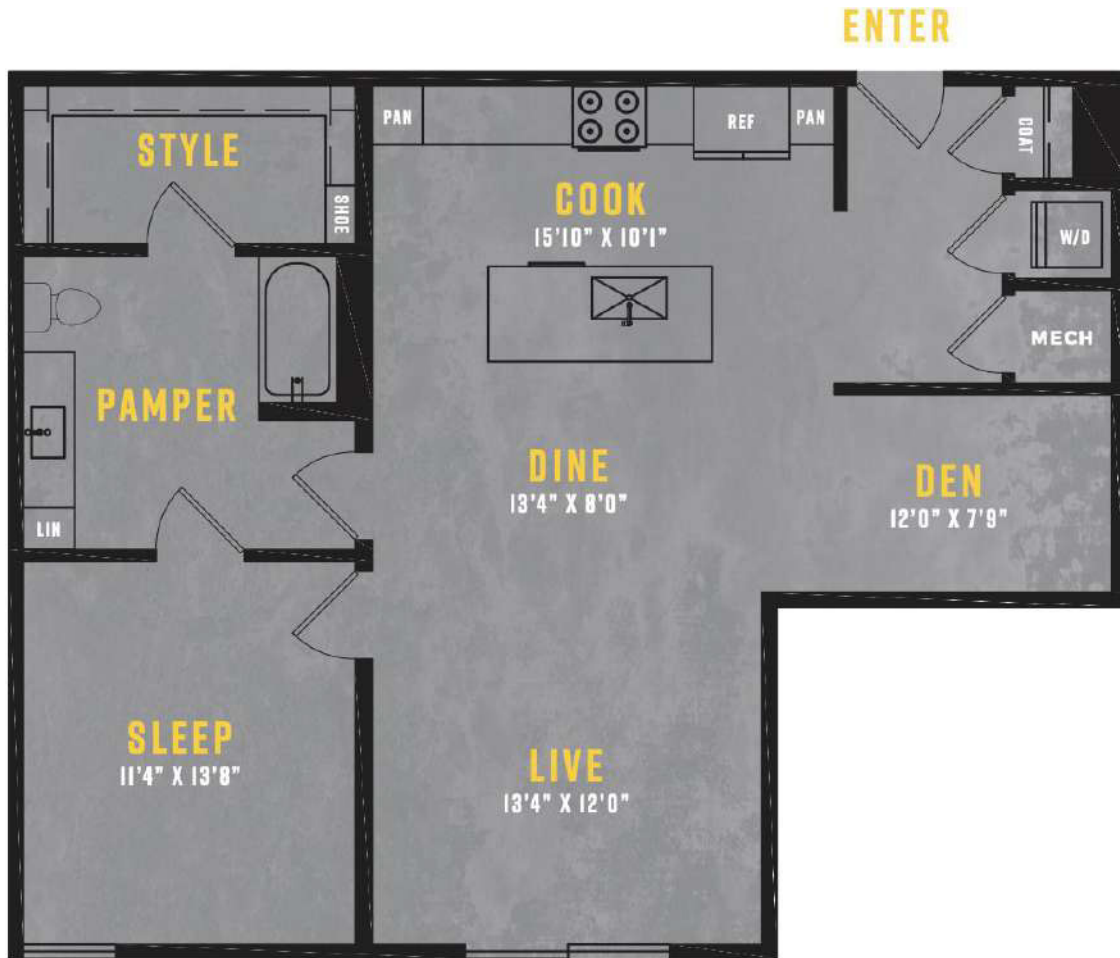

1B+D D

1 BED / 1 BATH

1004

SQ. FT.

EDISON
• AT RINO •

3063 Brighton Blvd. | Denver, CO 80216

www.edisonatrino.com

Floor plans are artist's rendering. All dimensions are approximate. Actual product and specifications may vary in dimension or detail. Not all features are available in every apartment. Prices and availability are subject to change. Please see a representative for details.